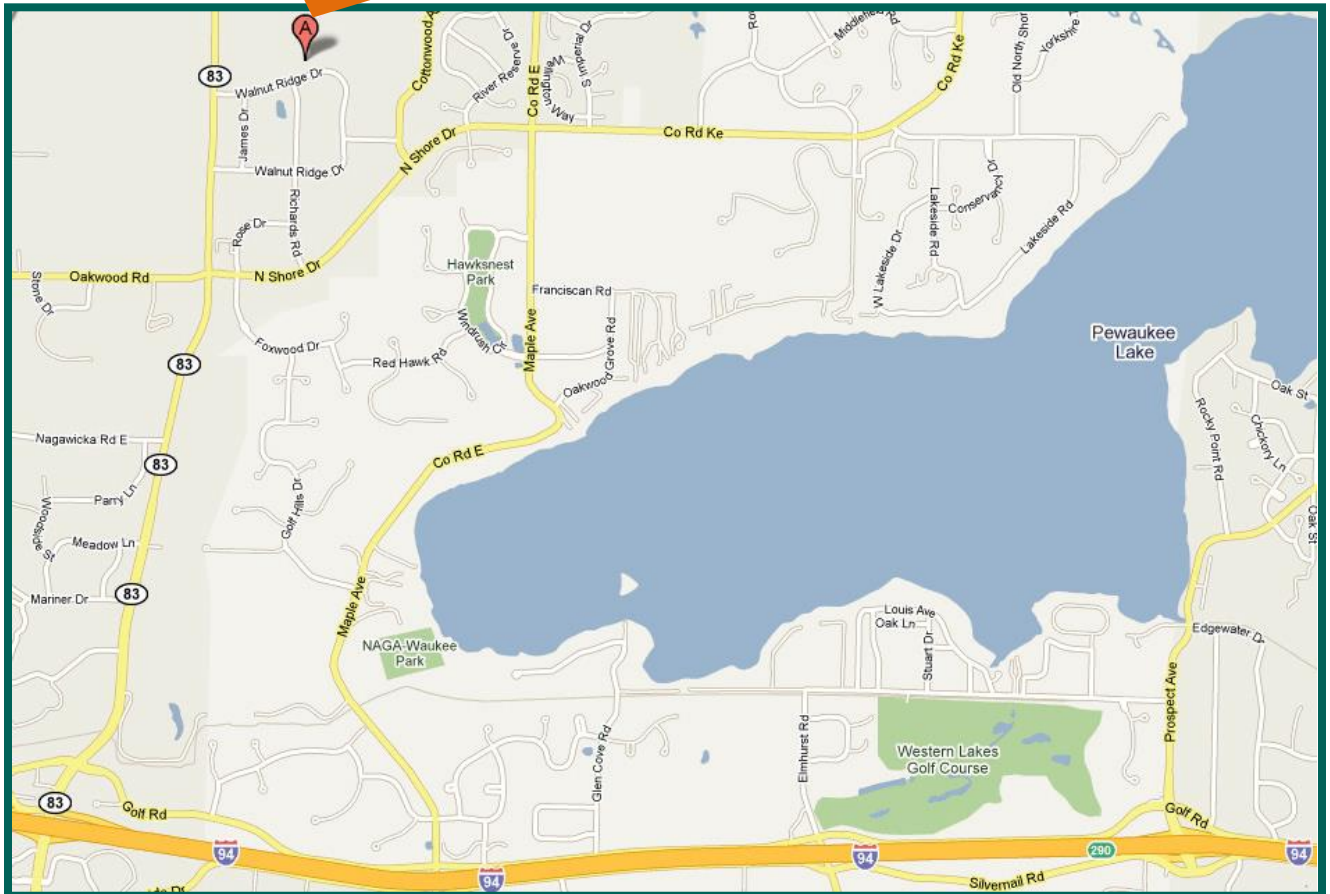

From Milwaukee

Hartland Concierge Information

Page | 3

©2013 Merge Healthcare Incorporated. All rights reserved. This document and any page thereof may not be copied, distributed or otherwise reproduced or electronically shared without the advance written permission of Merge Healthcare Incorporated.

MERGE

877.446.3743 x3 · merge.com

@MergeHealthcare

[linkedin.com/company/merge-healthcare](https://www.linkedin.com/company/merge-healthcare)

[facebook.com/MergeHealthcare](https://www.facebook.com/MergeHealthcare)